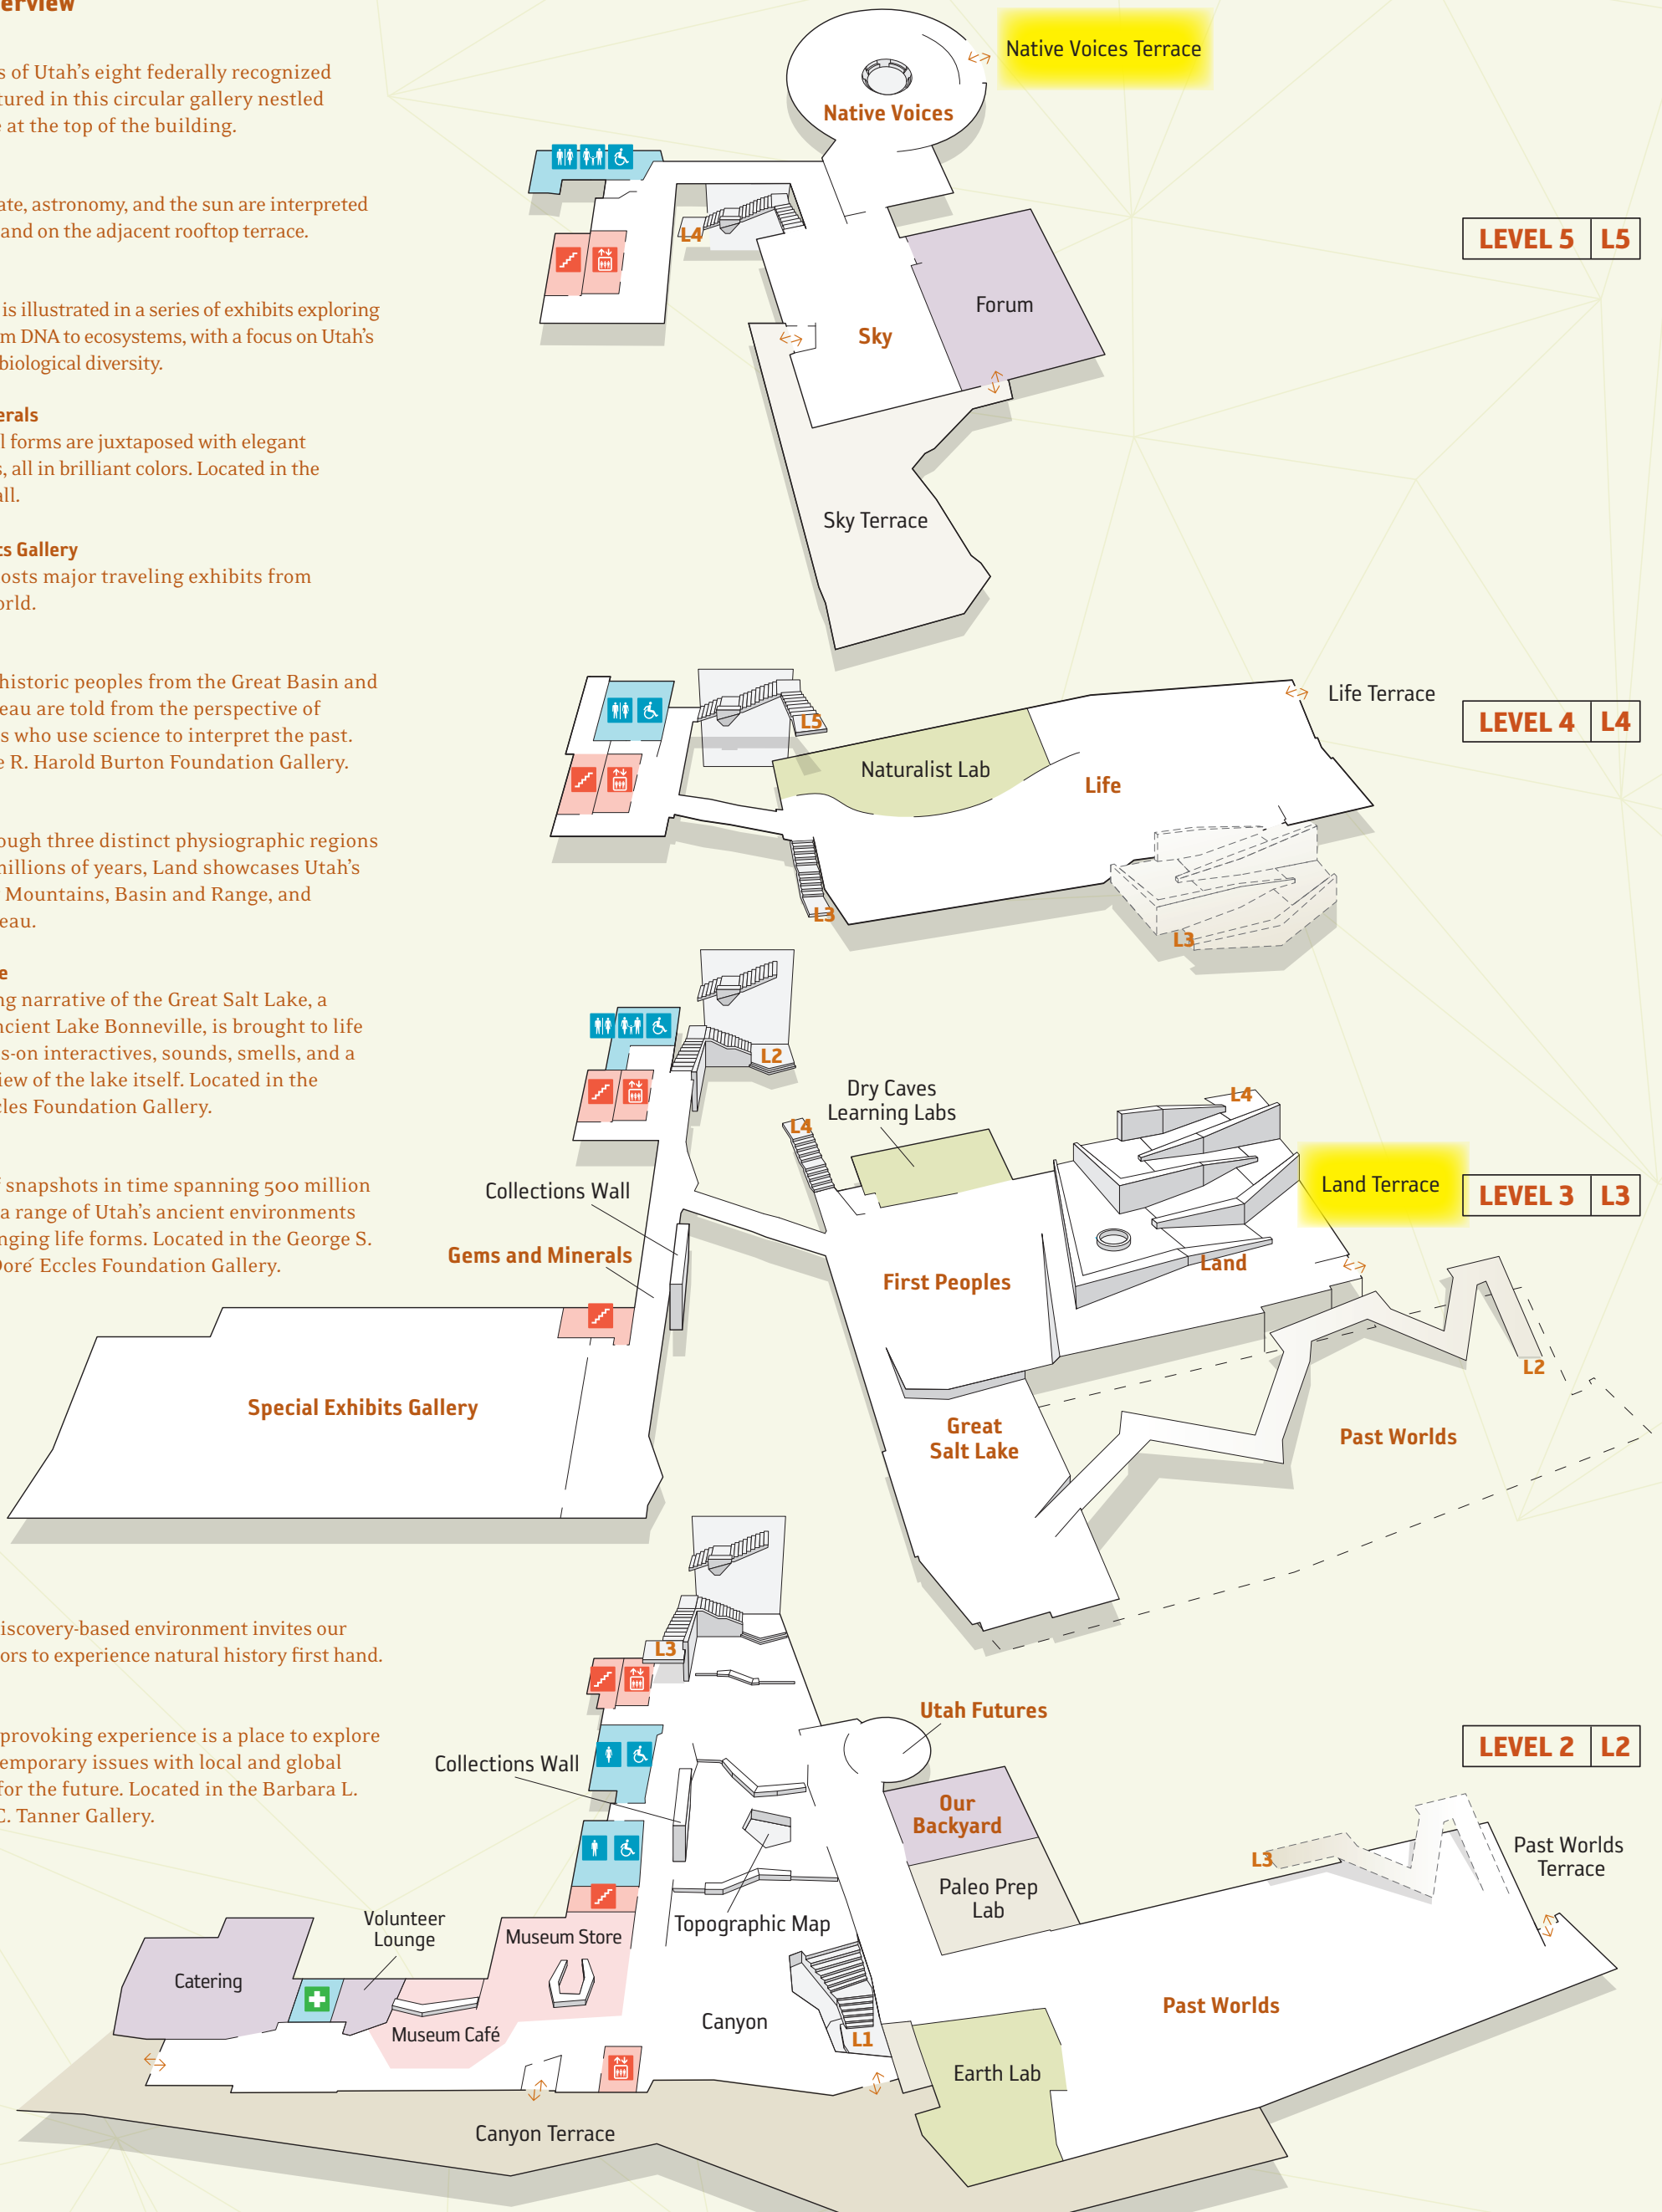

**Life**

The web of life is illustrated in a series of exhibits exploring complexity from DNA to ecosystems, with a focus on Utah's extraordinary biological diversity.

**Gems and Minerals**

Rough mineral forms are juxtaposed with elegant cut gemstones, all in brilliant colors. Located in the O.C. Tanner Hall.

**Land**

A journey through three distinct physiographic regions formed over millions of years, Land showcases Utah's Middle Rocky Mountains, Basin and Range, and Colorado Plateau.

**Great Salt Lake**

The compelling narrative of the Great Salt Lake, a remnant of ancient Lake Bonneville, is brought to life through hands-on interactives, sounds, smells, and a spectacular view of the lake itself. Located in the Willard L. Eccles Foundation Gallery.

**Past Worlds**

A sequence of snapshots in time spanning 500 million years depicts a range of Utah's ancient environments and their changing life forms. Located in the George S. and Dolores Doré Eccles Foundation Gallery.

**LEGEND**

- Rental Space
- Restroom
- Elevator
- Stairs
- First Aid
- Lab Space
- Community Space
- Retail Space
- Entry/Exit

LEVEL 5 L5

LEVEL 4 L4

LEVEL 3 L3

LEVEL 2 L2

LEVEL 1 L1